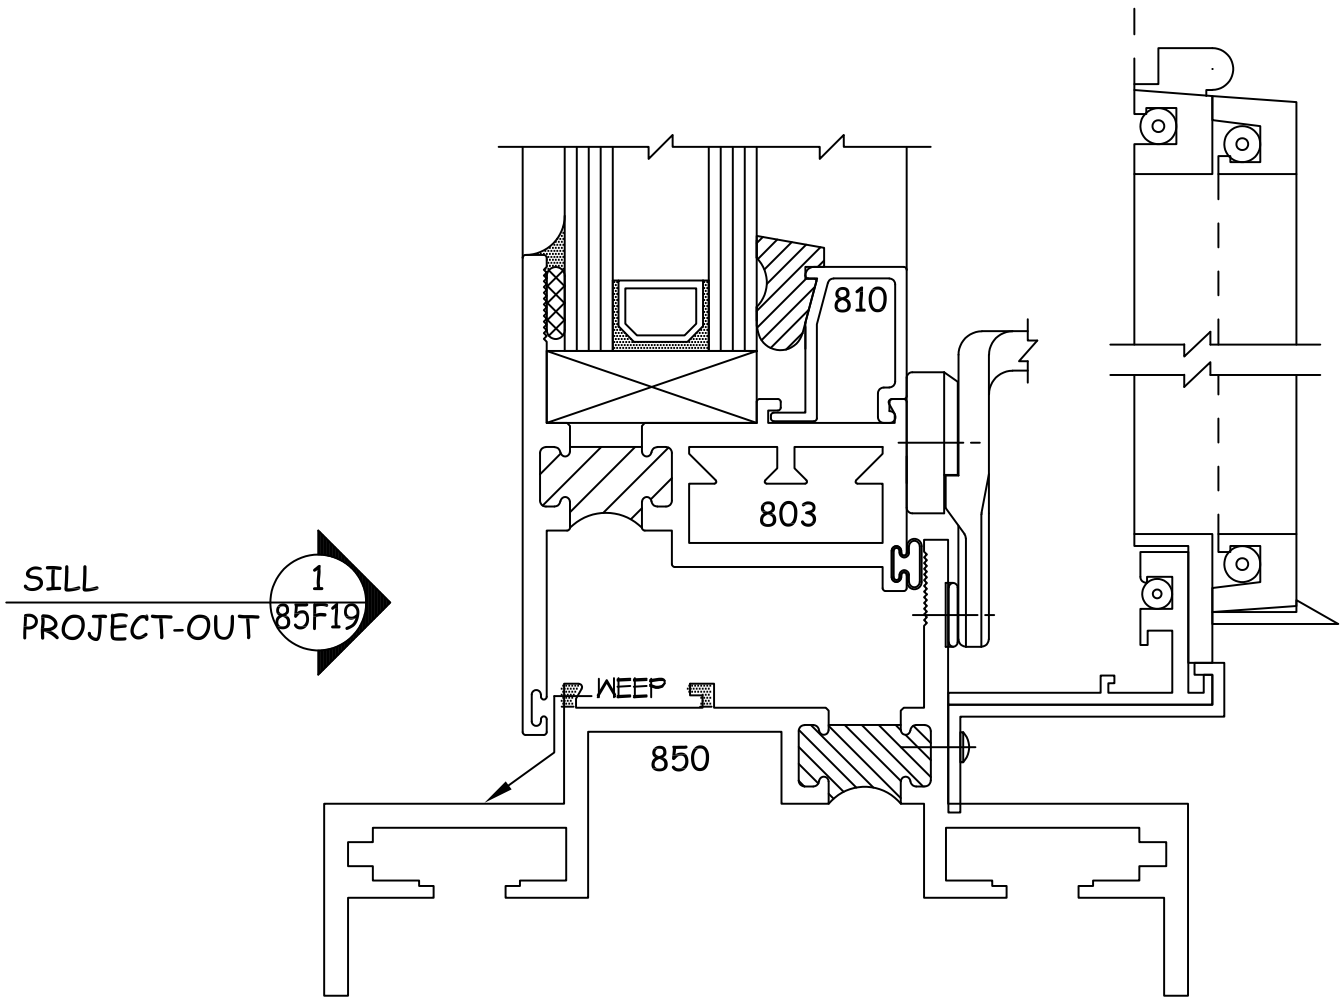

Series 850
Sections

Project - Out
Screen

Page No.
85F19

Win-Vent Architectural Windows 2401 S. Main Street Fort Scott Kansas 66701
(620) 223-1111 (800) 295-3113 Fax (620) 223-1139 www.winventwindows.com

Wicket Screen frame for use
with standard Cam Lock.