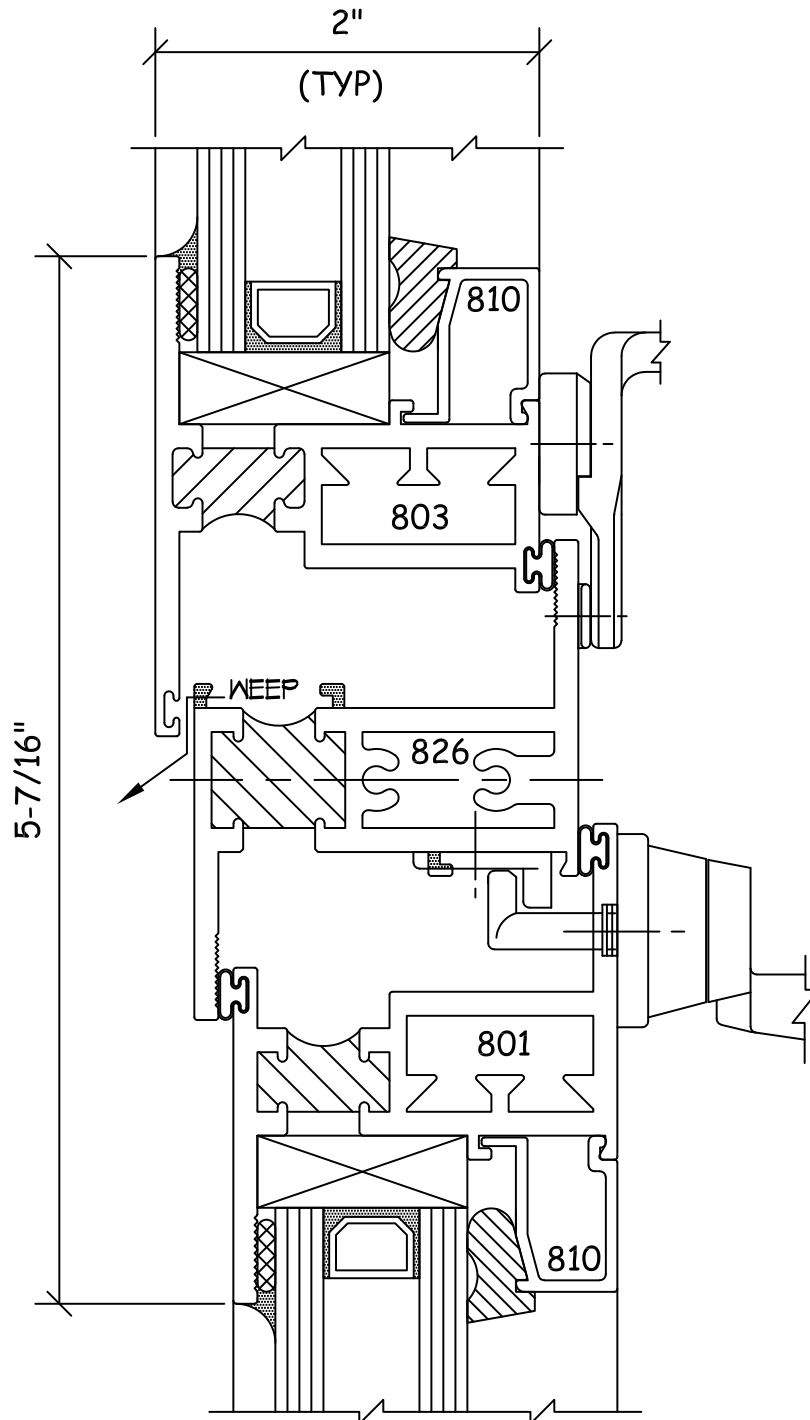

Win-Vent Architectural Windows 2401 S. Main Street Fort Scott Kansas 66701
(620) 223-1111 (800) 295-3113 Fax (620) 223-1139 www.winventwindows.com

5 HORIZONTAL MUNTIN
PROJECT-OUT/PROJECT-IN
85E3