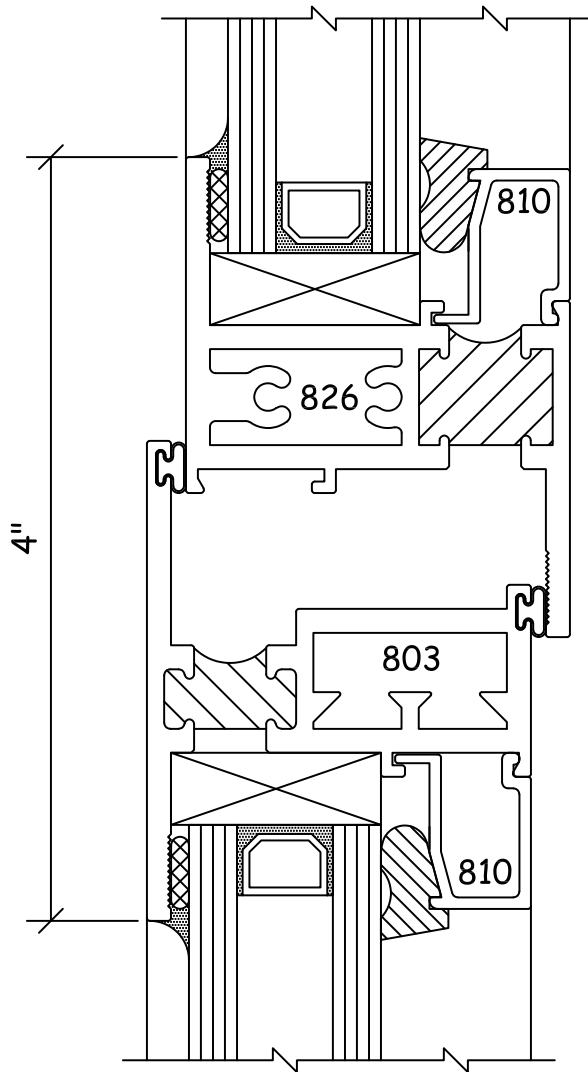

Series 850
Sections

Casement
Details

Page No.

85D4

Win-Vent Architectural Windows 2401 S. Main Street Fort Scott Kansas 66701
(620) 223-1111 (800) 295-3113 Fax (620) 223-1139 www.winventwindows.com

VERTICAL MUNTIN
Fixed / Casement