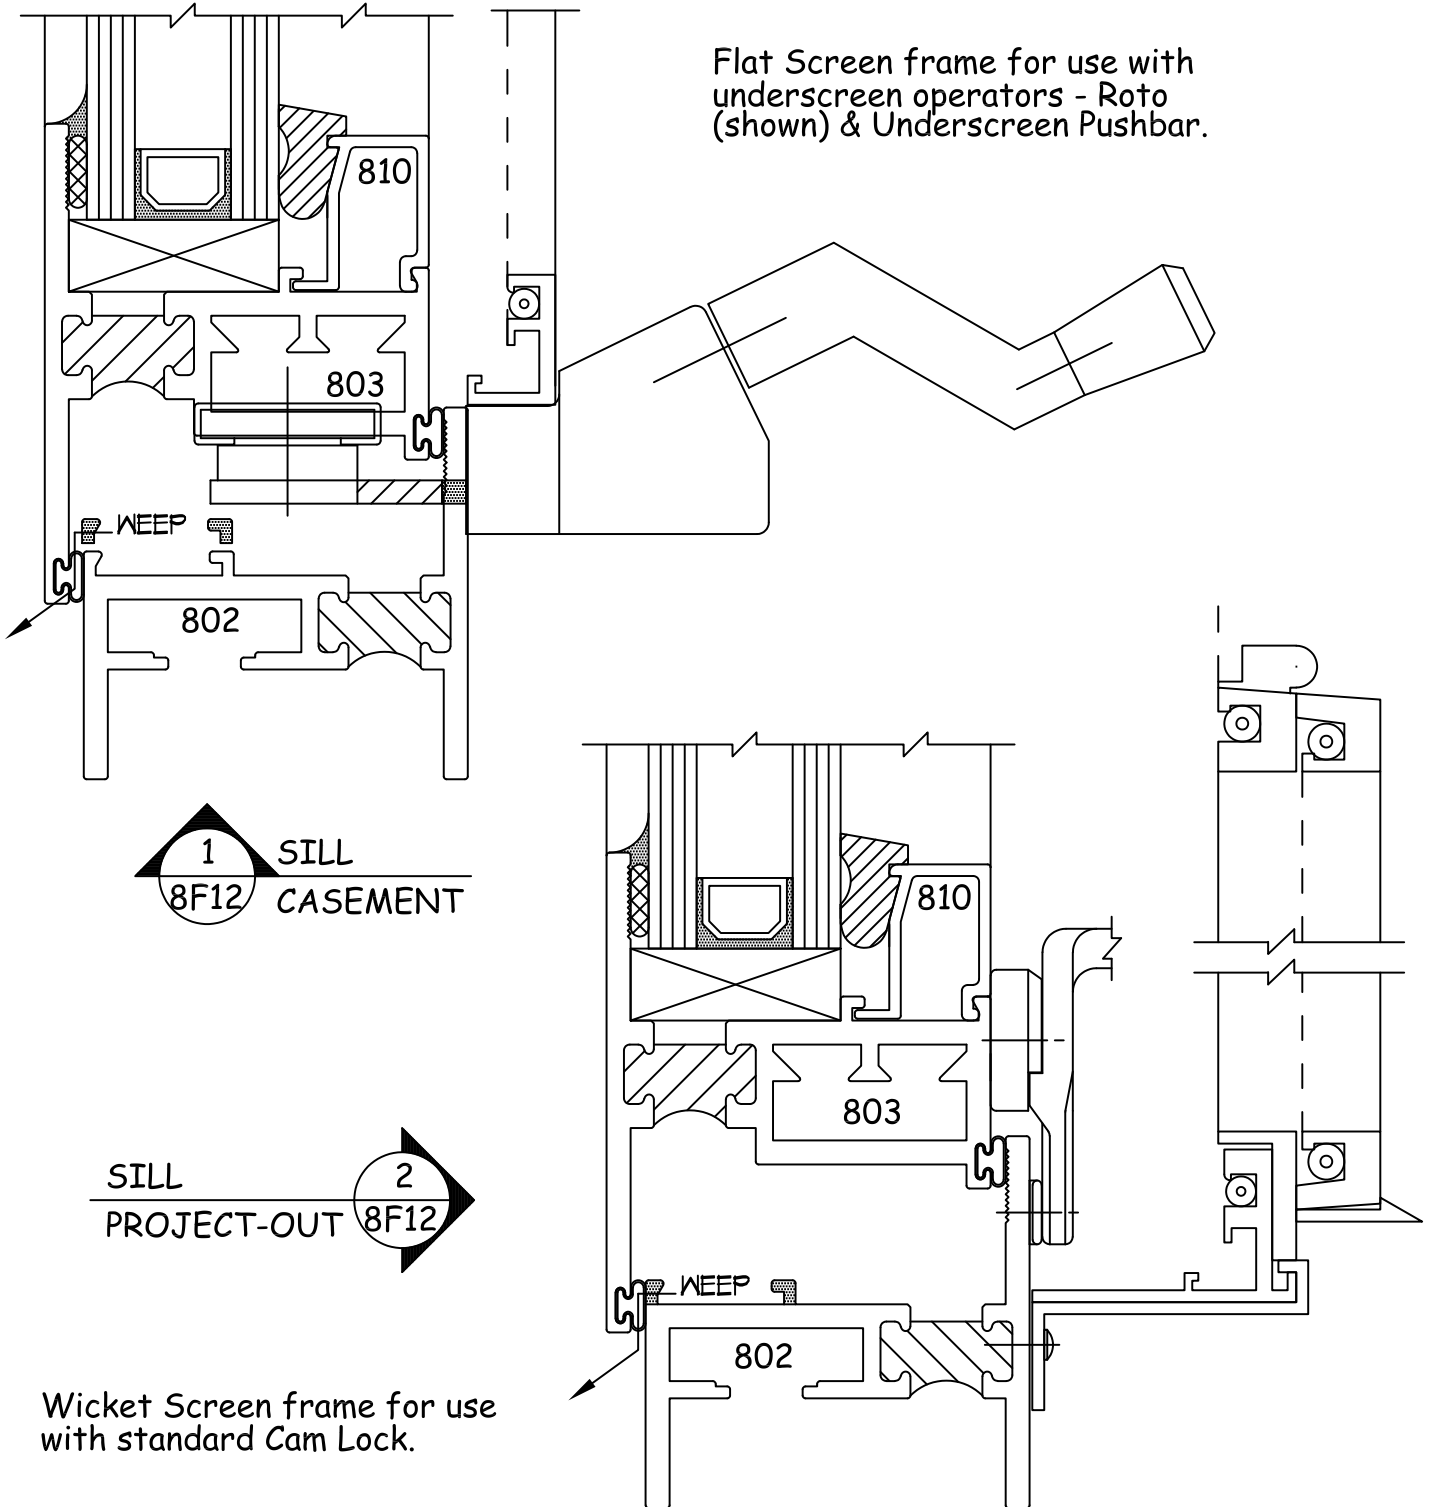

Flat Screen frame for use with
underscreen operators - Roto
(shown) & Underscreen Pushbar.

1 SILL CASEMENT
8F12

SILL PROJECT-OUT 2
8F12

Wicket Screen frame for use
with standard Cam Lock.