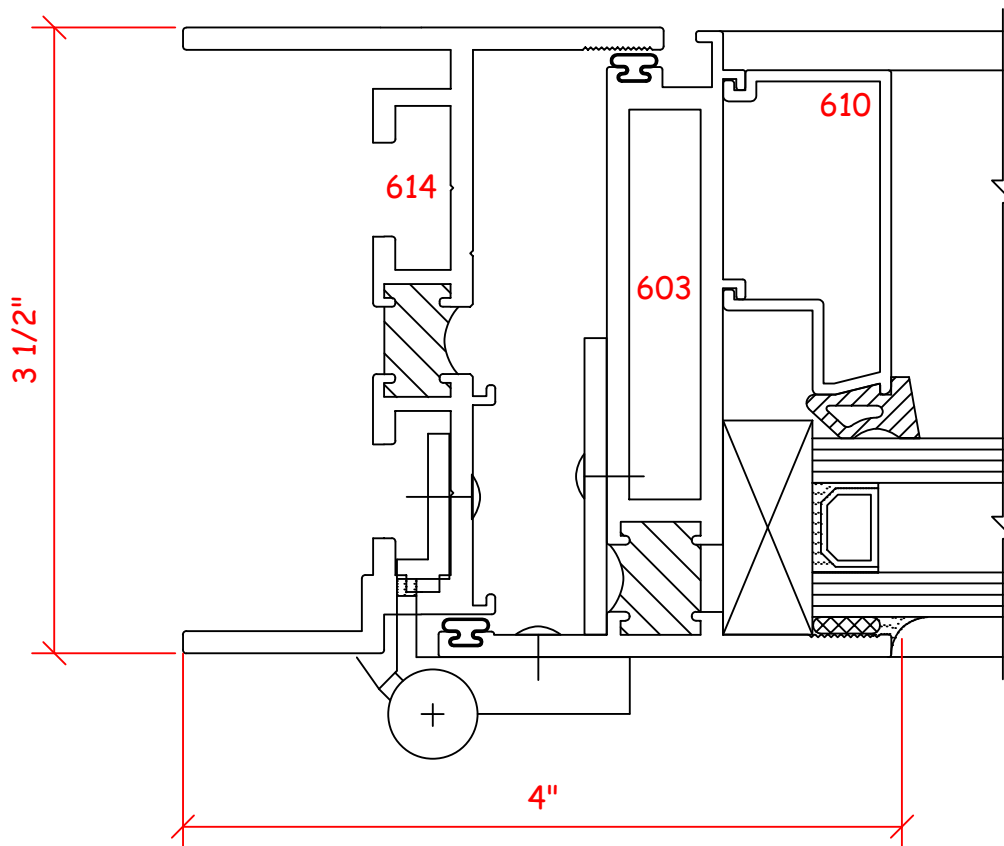

Series 600
Sections

Casement
Details

Page No.
6D3

Win-Vent Architectural Windows 2401 S. Main Street Fort Scott Kansas 66701
(620) 223-1111 (800) 295-3113 Fax (620) 223-1139 www.winventwindows.com

3 LEFT JAMB
6D3