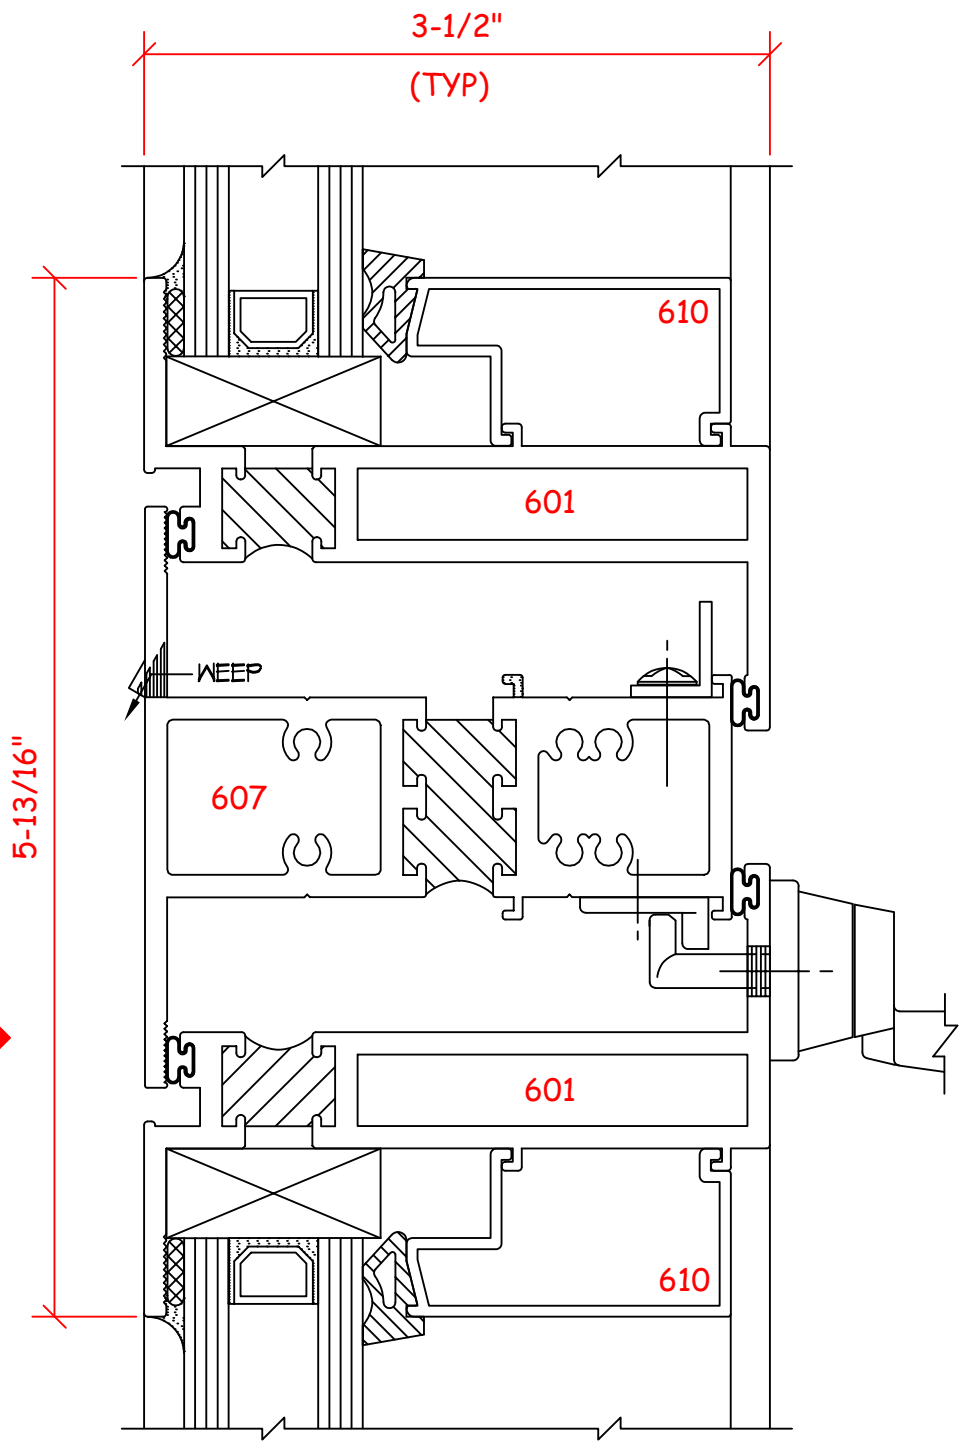

Win-Vent Architectural Windows 2401 S. Main Street Fort Scott Kansas 66701
(620) 223-1111 (800) 295-3113 Fax (620) 223-1139 www.winventwindows.com

HORIZONTAL
MUNTIN
PROJ-IN/PROJ-IN

5
6B4