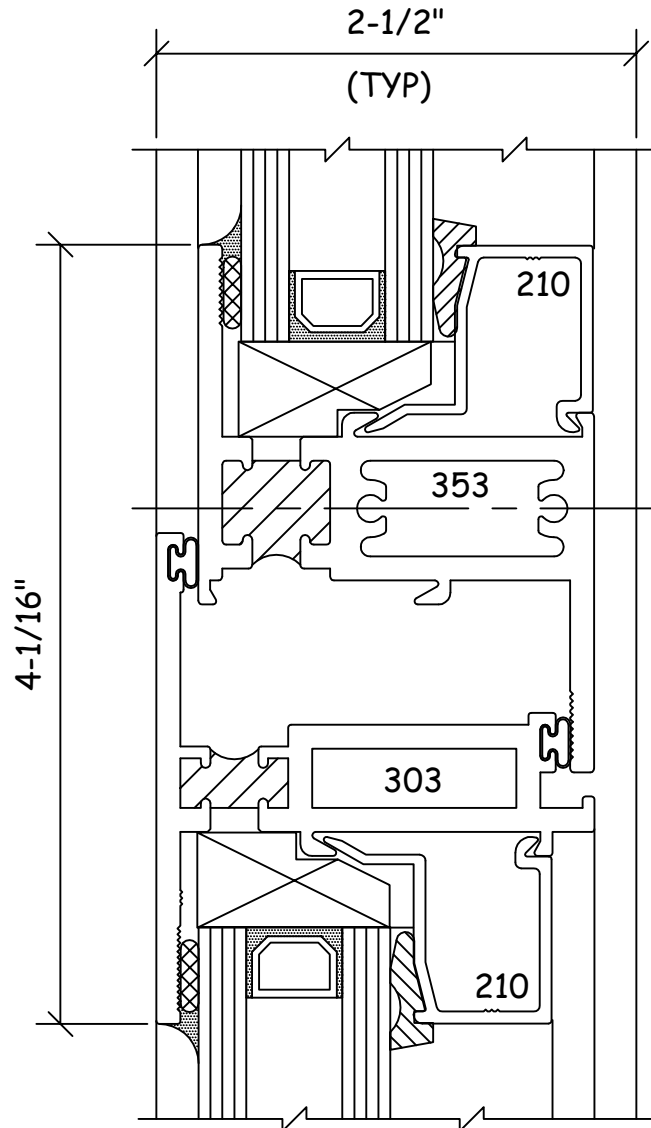

Series 350
Sections

Casement
Details

Page No.
35D4

Win-Vent Architectural Windows 2401 S. Main Street Fort Scott Kansas 66701
(620) 223-1111 (800) 295-3113 Fax (620) 223-1139 www.winventwindows.com

HORIZONTAL MUNTIN
FIXED/PROJECT-OUT