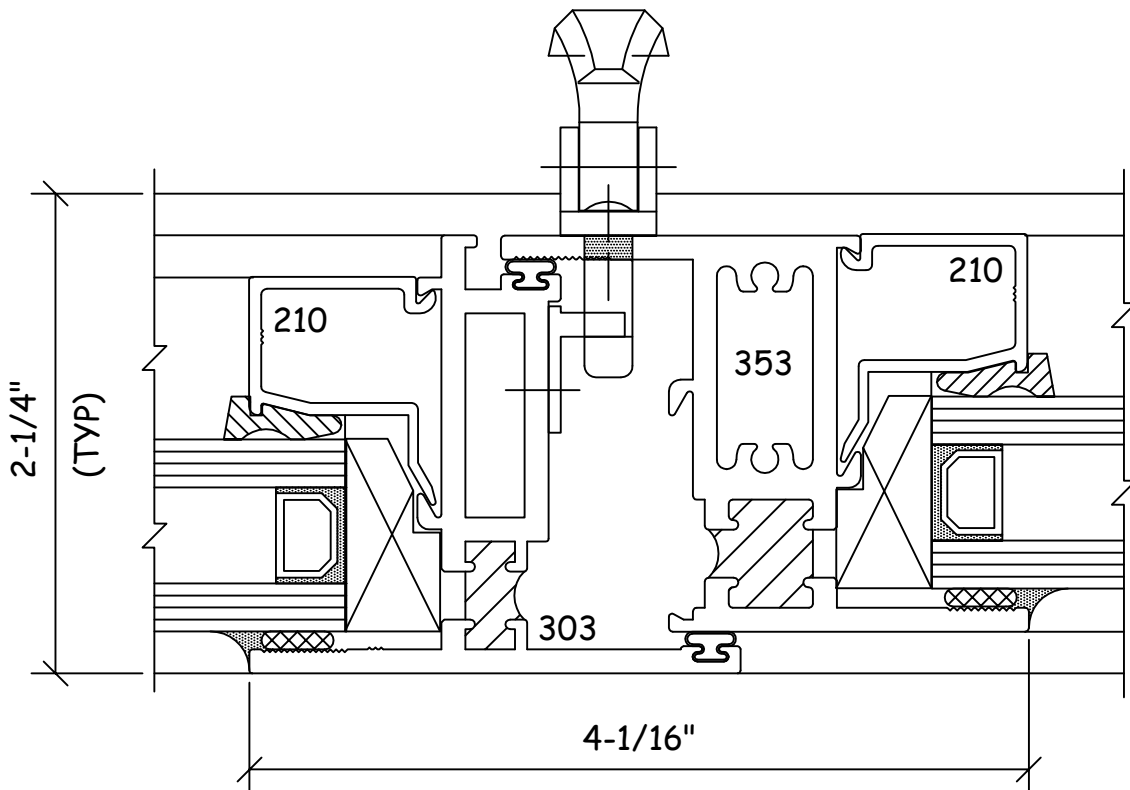

Win-Vent Architectural Windows 2401 S. Main Street Fort Scott Kansas 66701
(620) 223-1111 (800) 295-3113 Fax (620) 223-1139 www.winventwindows.com

5
35D3 VERTICAL MUNTIN
PROJECT-OUT & FIXED