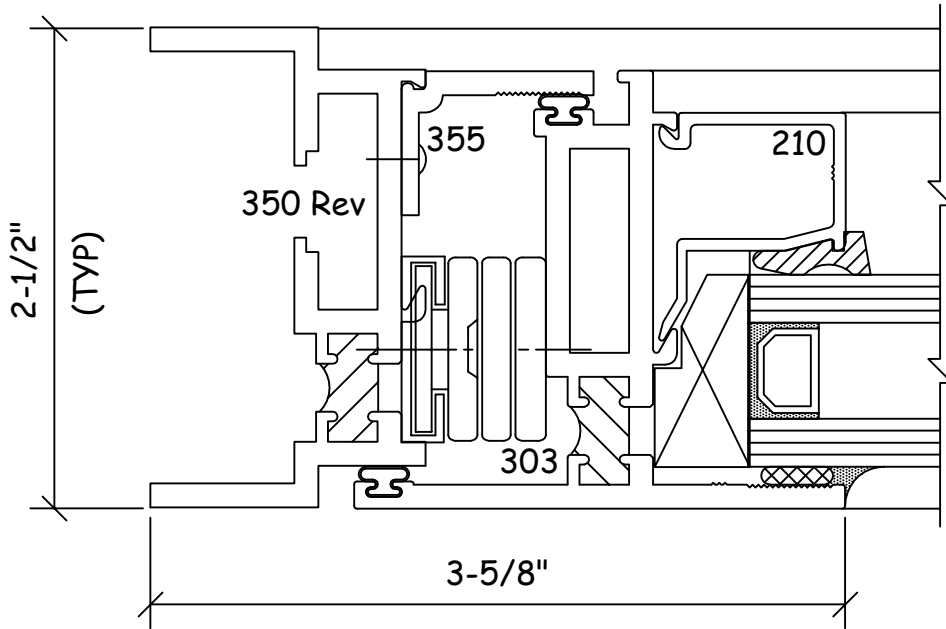

Win-Vent Architectural Windows 2401 S. Main Street Fort Scott Kansas 66701  
(620) 223-1111 (800) 295-3113 Fax (620) 223-1139 www.winventwindows.com

3.5 JAMB  
35C2

4 VERTICAL MUNTIN  
35C2