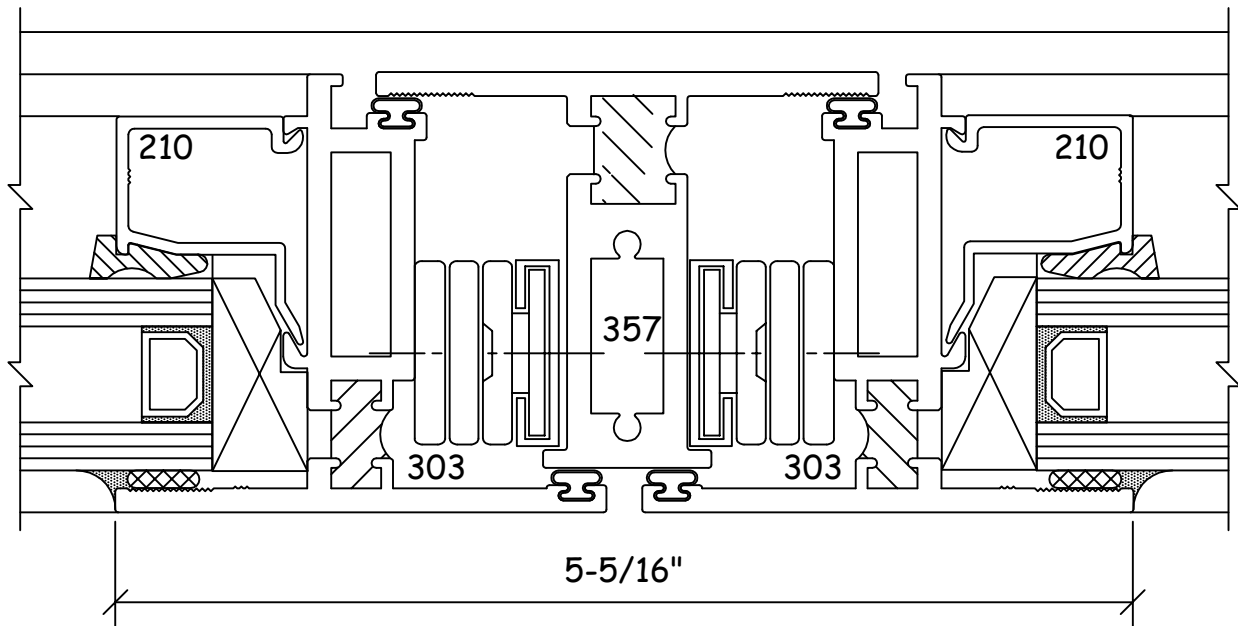

Win-Vent Architectural Windows 2401 S. Main Street Fort Scott Kansas 66701  
(620) 223-1111 (800) 295-3113 Fax (620) 223-1139 www.winventwindows.com

3.5 JAMB  
35C2

4 VERTICAL MUNTIN  
35C2