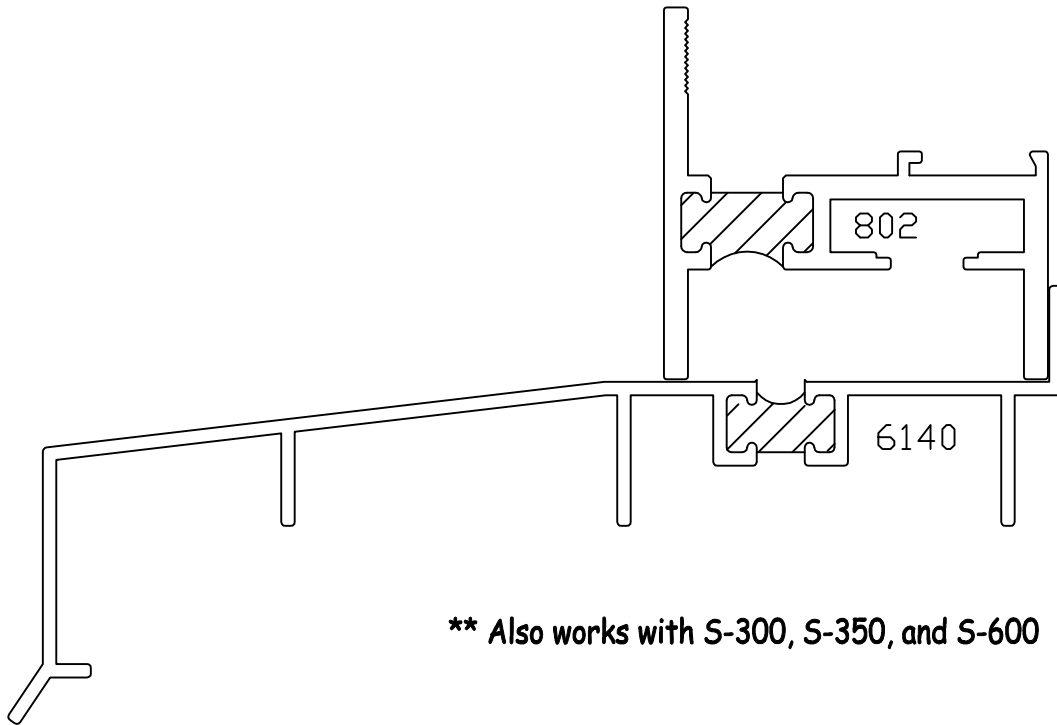

Win-Vent Architectural Windows 2401 S. Main Street Fort Scott Kansas 66701
(620) 223-1111 (800) 295-3113 Fax (620) 223-1139 www.winventwindows.com

**** Also works with S-300, S-350, and S-600**