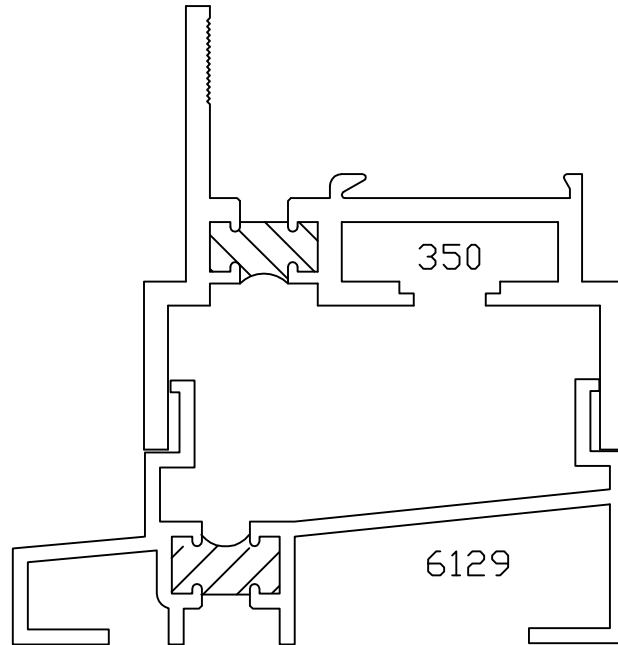

Win-Vent Architectural Windows 2401 S. Main Street Fort Scott Kansas 66701
(620) 223-1111 (800) 295-3113 Fax (620) 223-1139 www.winventwindows.com

**** Also works with S-300 and S-350**