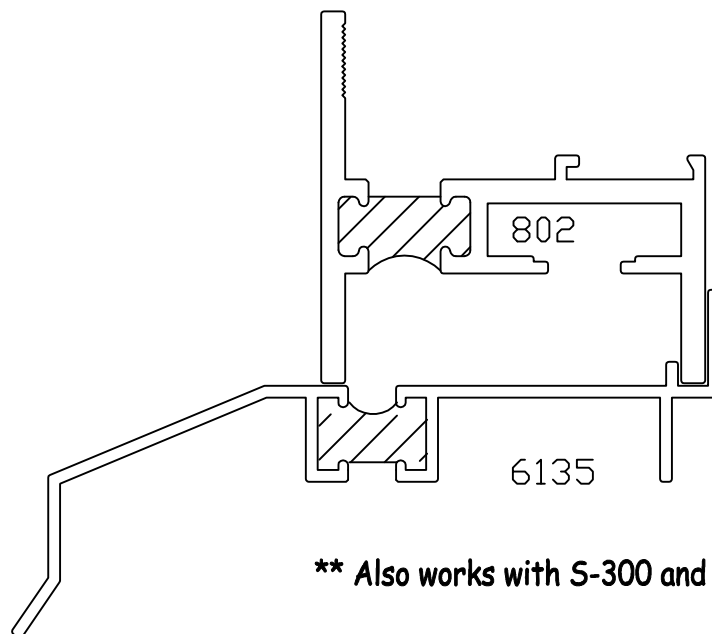

Win-Vent Architectural Windows 2401 S. Main Street Fort Scott Kansas 66701
(620) 223-1111 (800) 295-3113 Fax (620) 223-1139 www.winventwindows.com

**** Also works with S-300 and S-350**