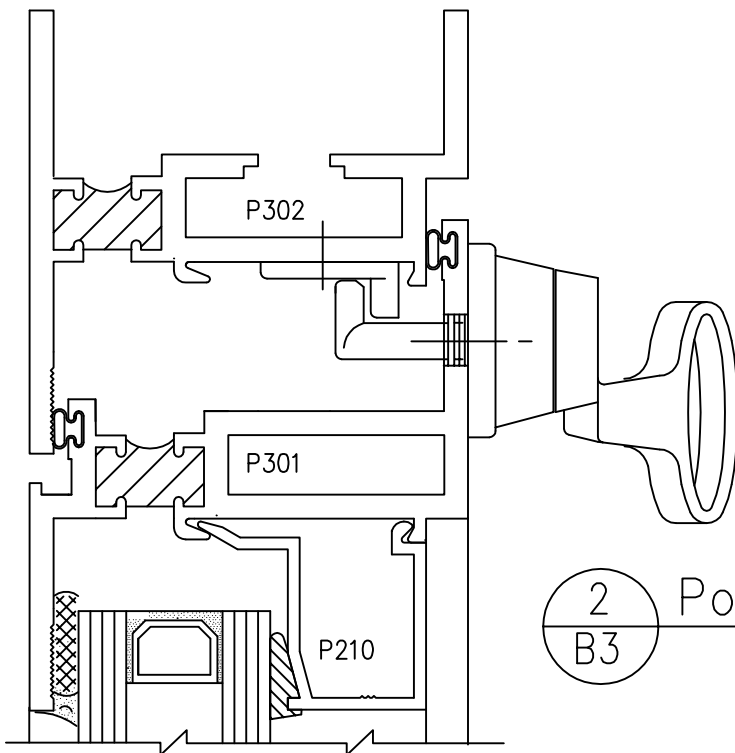

Win-Vent Architectural Windows 2401 S. Main Street Fort Scott Kansas 66701
(620) 223-1111 (800) 295-3113 Fax (620) 223-1139 www.winventwindows.com

1 Standard Cam Handle
B3

2 Pole Ring Cam Handle
B3