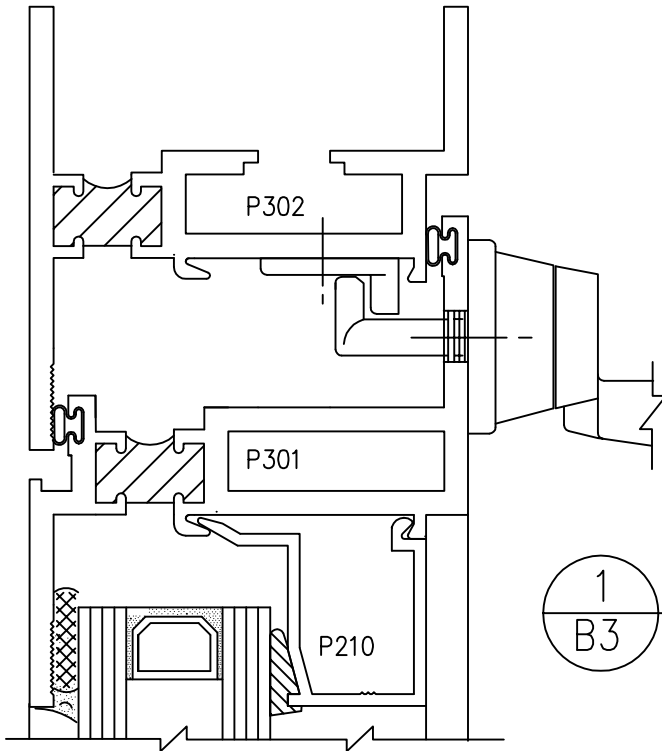

Win-Vent Architectural Windows 2401 S. Main Street Fort Scott Kansas 66701
(620) 223-1111 (800) 295-3113 Fax (620) 223-1139 www.winventwindows.com

1 Standard Cam Handle
B3

2 Pole Ring Cam Handle
B3