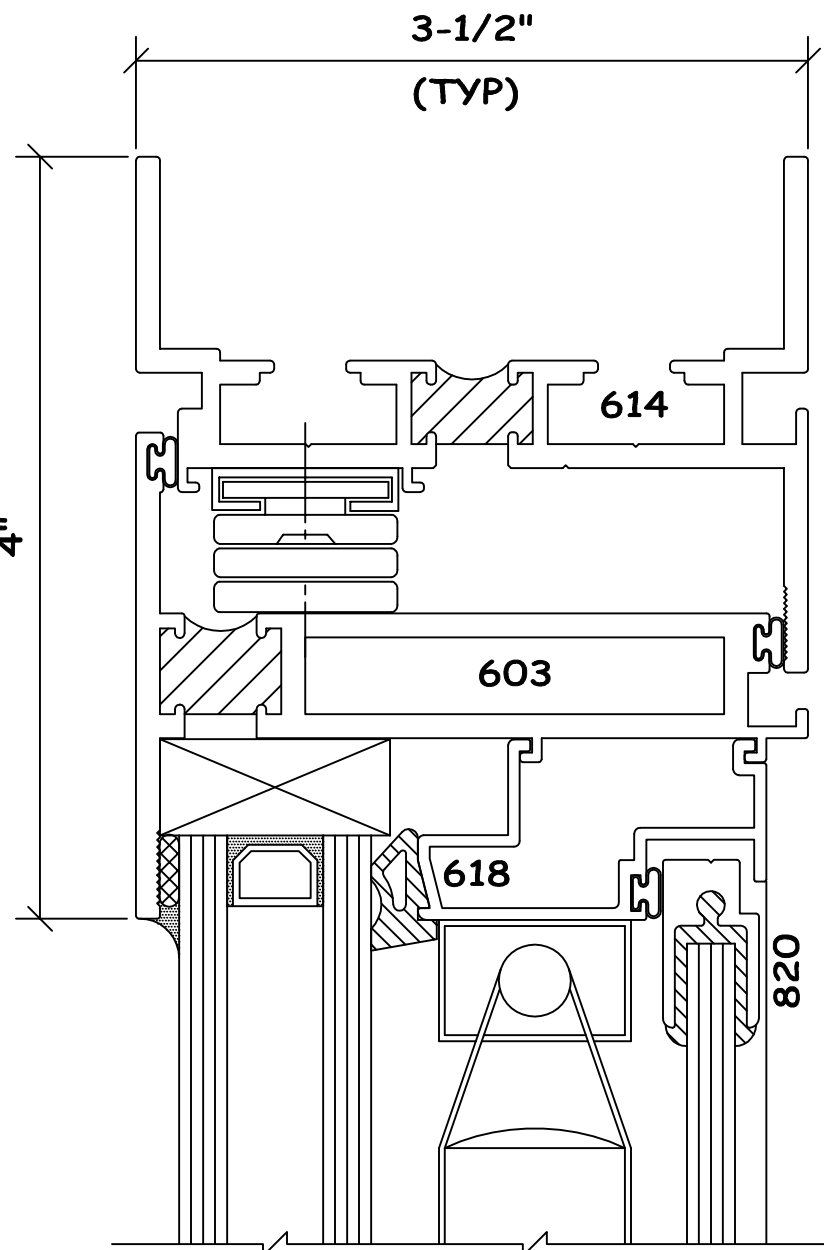

3 HORIZONTAL MUNTIN

1 HEAD

2 SILL

Series 600
Sections

Mini - Vent
Casement
Details

Page No.
G1