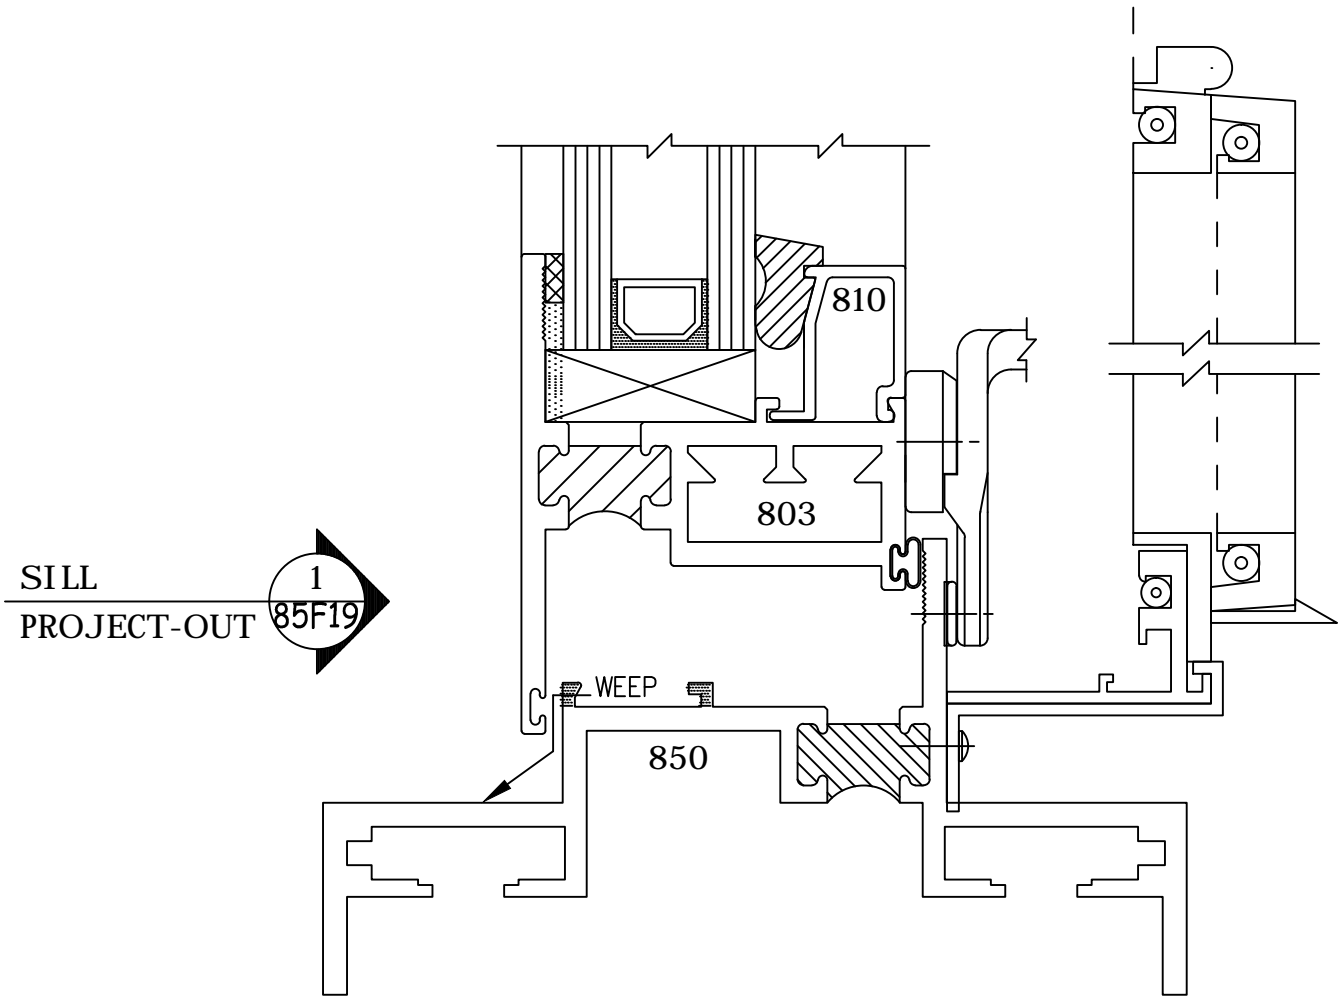

Wicket Screen frame for use  
with standard Cam Lock.