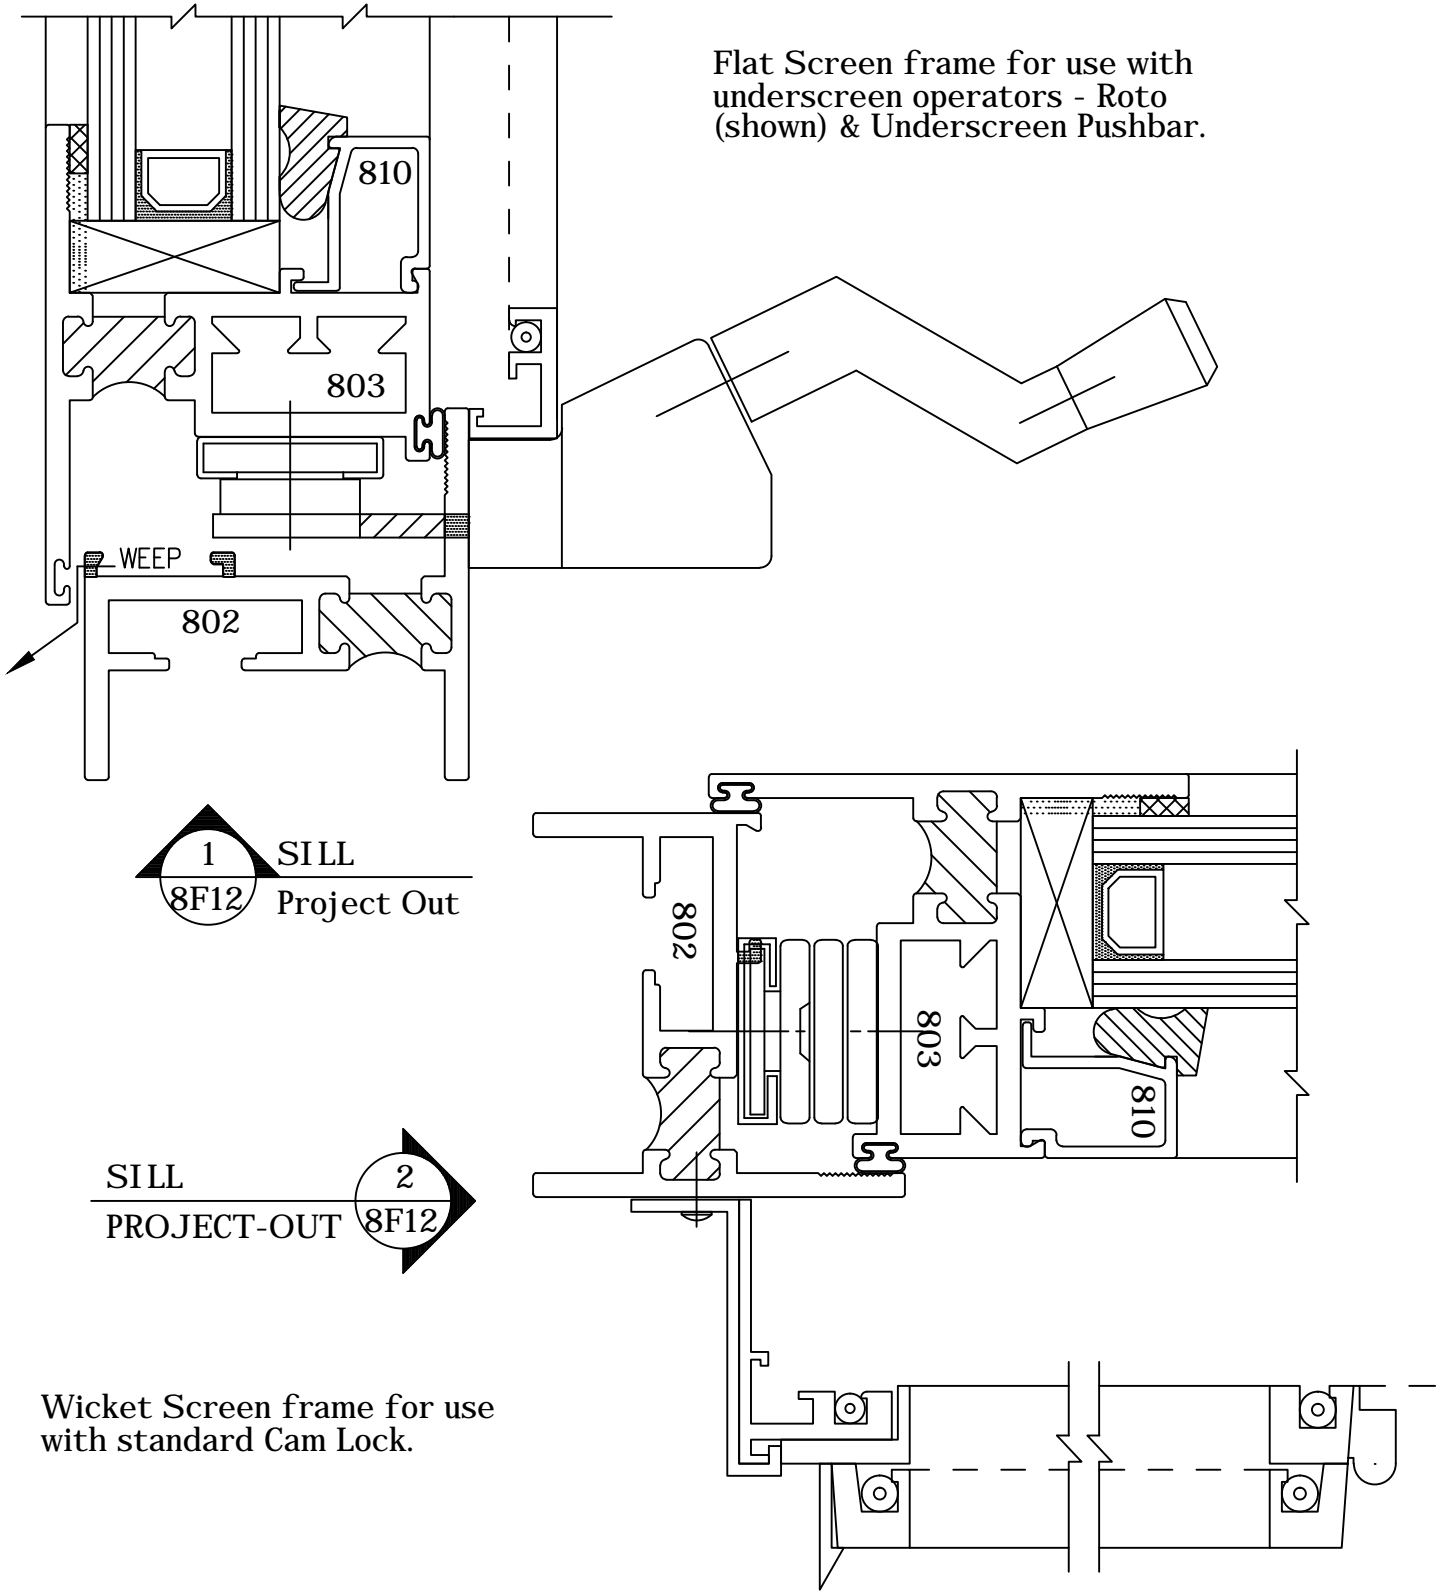

Flat Screen frame for use with
underscreen operators - Roto
(shown) & Underscreen Pushbar.

1 SILL
8F12 Project Out

SILL
PROJECT-OUT 2
8F12

Wicket Screen frame for use
with standard Cam Lock.