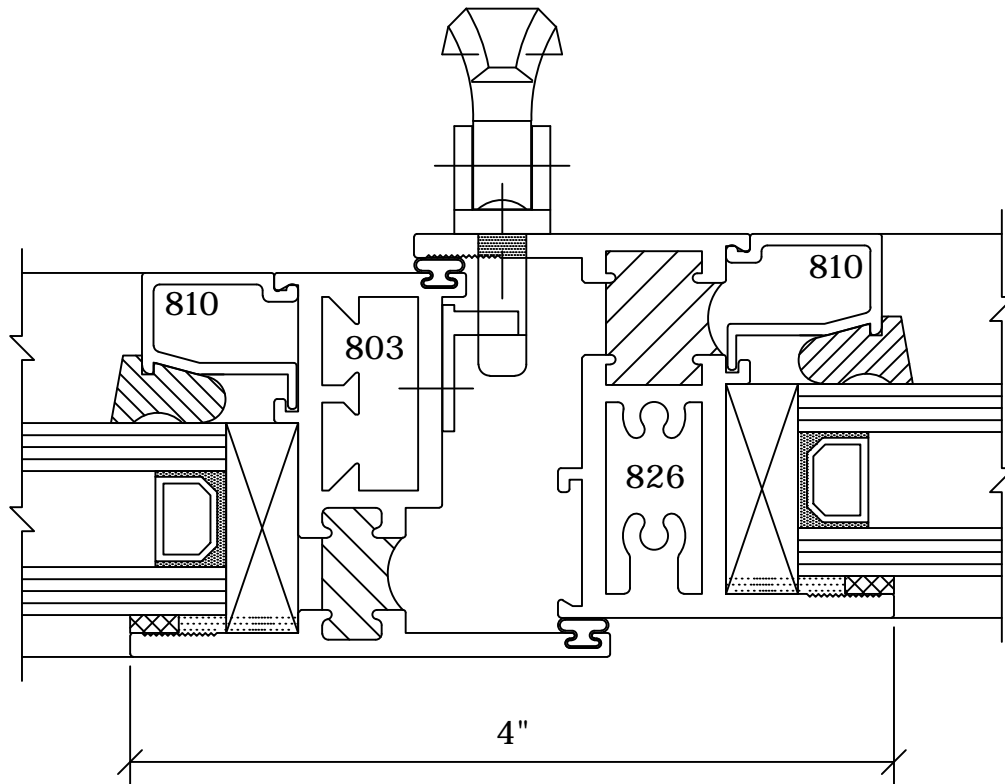

Series 800
Sections

Casement
Details

Page No.
8D4

Win-Vent Architectural Windows 2401 S. Main Street Fort Scott Kansas 66701
(620) 223-1111 (800) 295-3113 Fax (620) 223-1139 www.winventwindows.com

8 VERTICAL MUNTIN
8D4