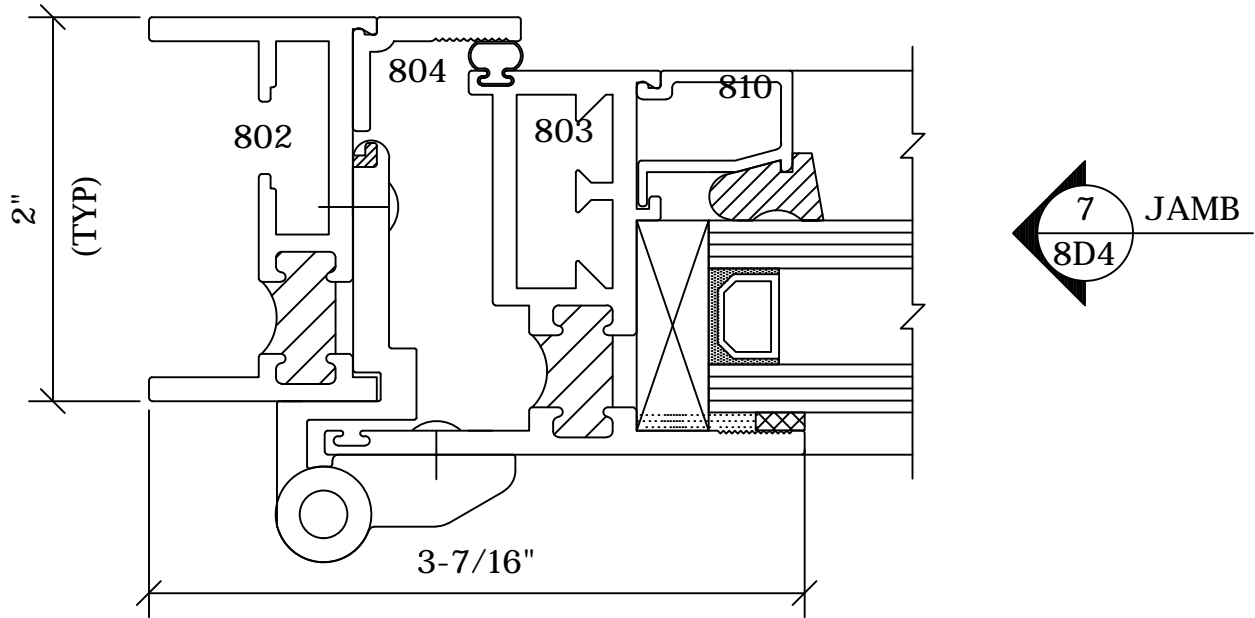

Series 800
Sections

Casement
Details

Page No.
8D4

Win-Vent Architectural Windows 2401 S. Main Street Fort Scott Kansas 66701
(620) 223-1111 (800) 295-3113 Fax (620) 223-1139 www.winventwindows.com

8 VERTICAL MUNTIN
8D4