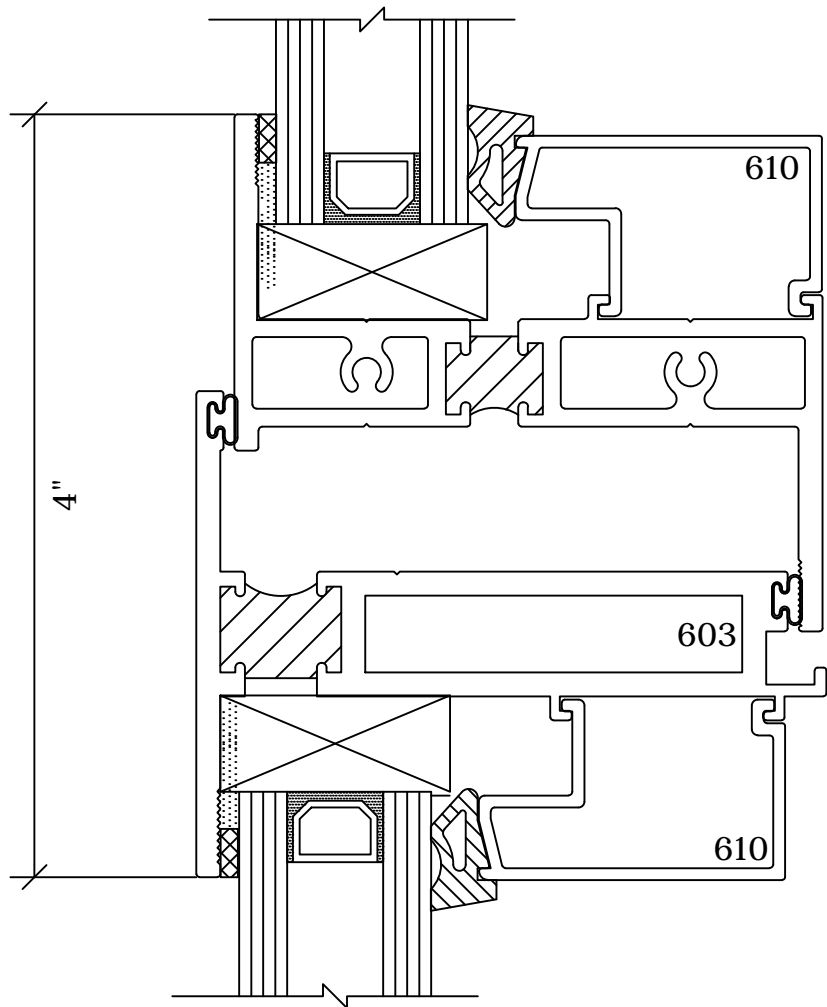

Series 600
Sections

Casement
Details

Page No.
6D7

Win-Vent Architectural Windows 2401 S. Main Street Fort Scott Kansas 66701
(620) 223-1111 (800) 295-3113 Fax (620) 223-1139 www.winventwindows.com

HORIZONTAL 7
MEETING RAIL 6D7
FIXED/CASEMENT