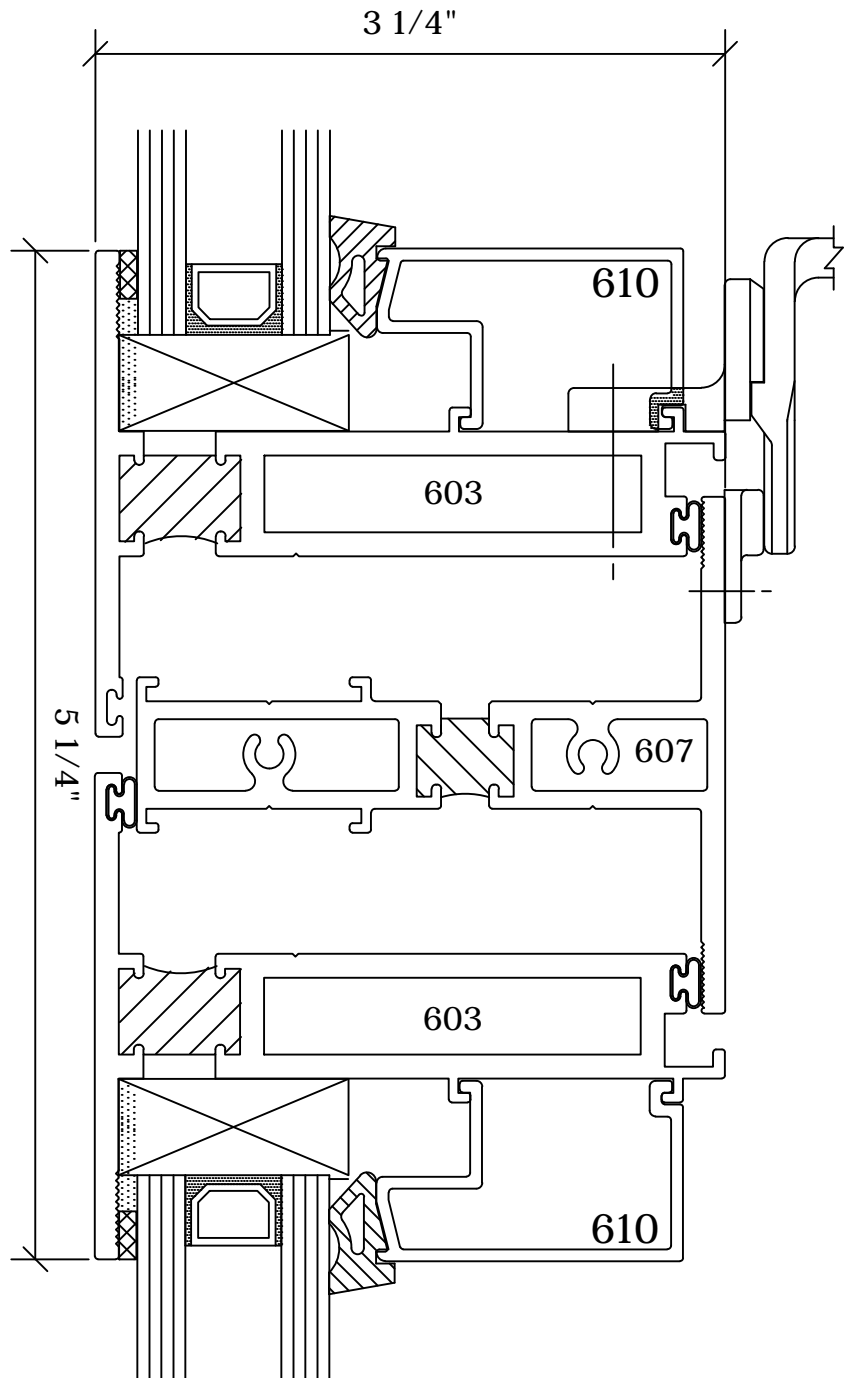

Series 600
Sections

Project-Out
Details

Page No.
6C4

Win-Vent Architectural Windows 2401 S. Main Street Fort Scott Kansas 66701
(620) 223-1111 (800) 295-3113 Fax (620) 223-1139 www.winventwindows.com

HORIZONTAL
MUNTIN