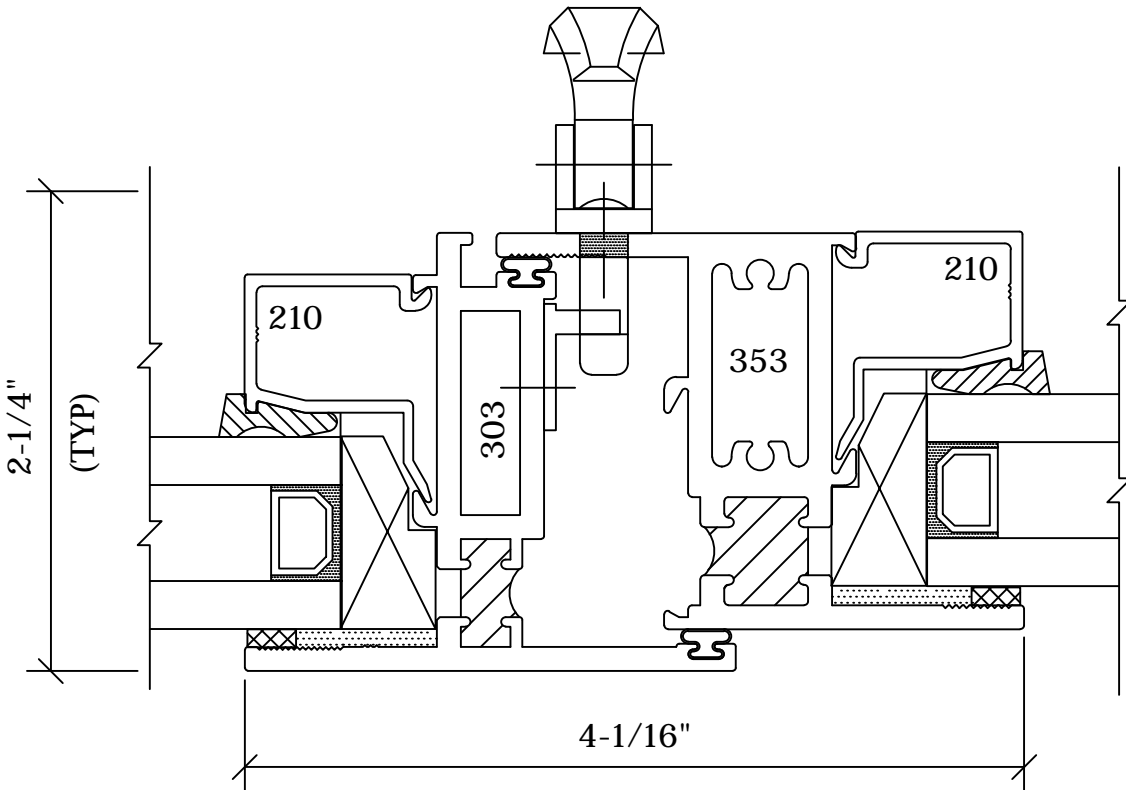

Win-Vent Architectural Windows 2401 S. Main Street Fort Scott Kansas 66701
(620) 223-1111 (800) 295-3113 Fax (620) 223-1139 www.winventwindows.com

5
35D3 VERTICAL MUNTIN
PROJECT-OUT & FIXED