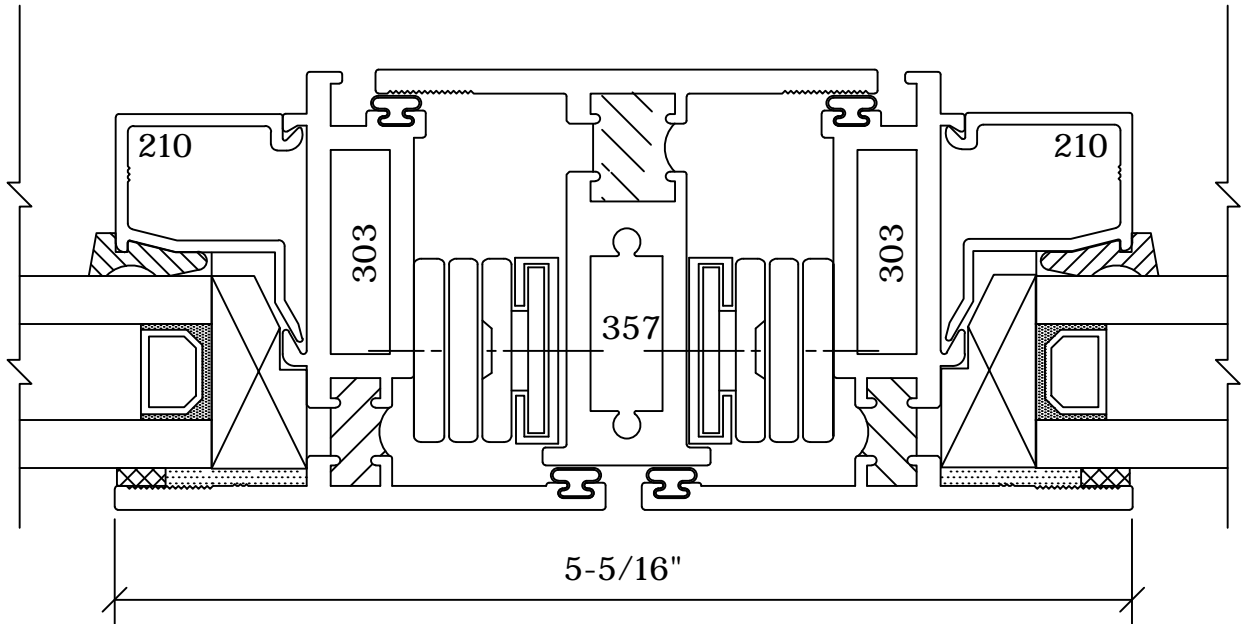

Win-Vent Architectural Windows 2401 S. Main Street Fort Scott Kansas 66701
(620) 223-1111 (800) 295-3113 Fax (620) 223-1139 www.winventwindows.com

3.5 JAMB
35C2

4 VERTICAL MUNTIN
35C2