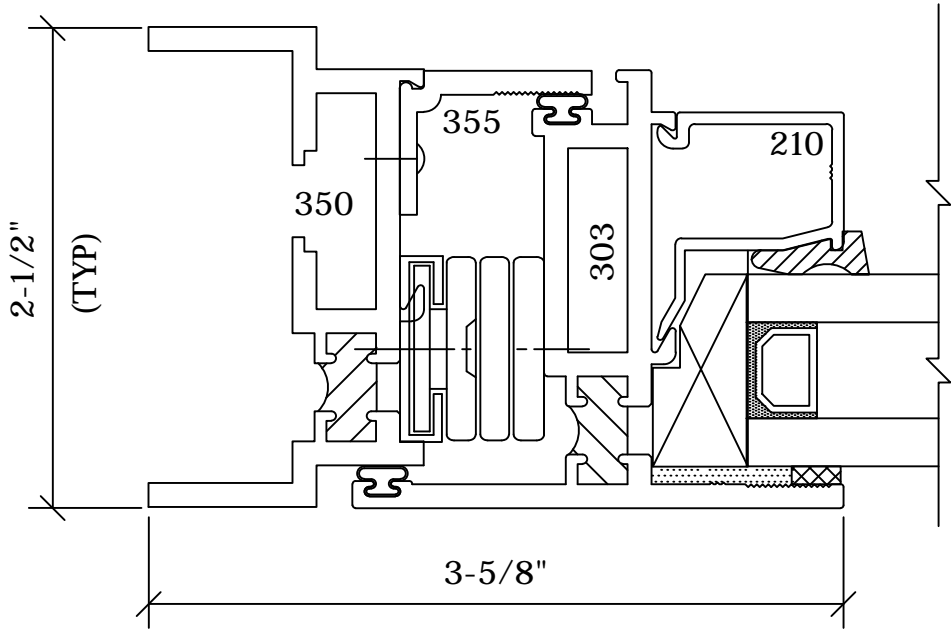

Win-Vent Architectural Windows 2401 S. Main Street Fort Scott Kansas 66701
(620) 223-1111 (800) 295-3113 Fax (620) 223-1139 www.winventwindows.com

3.5 JAMB
35C2

4 VERTICAL MUNTIN
35C2